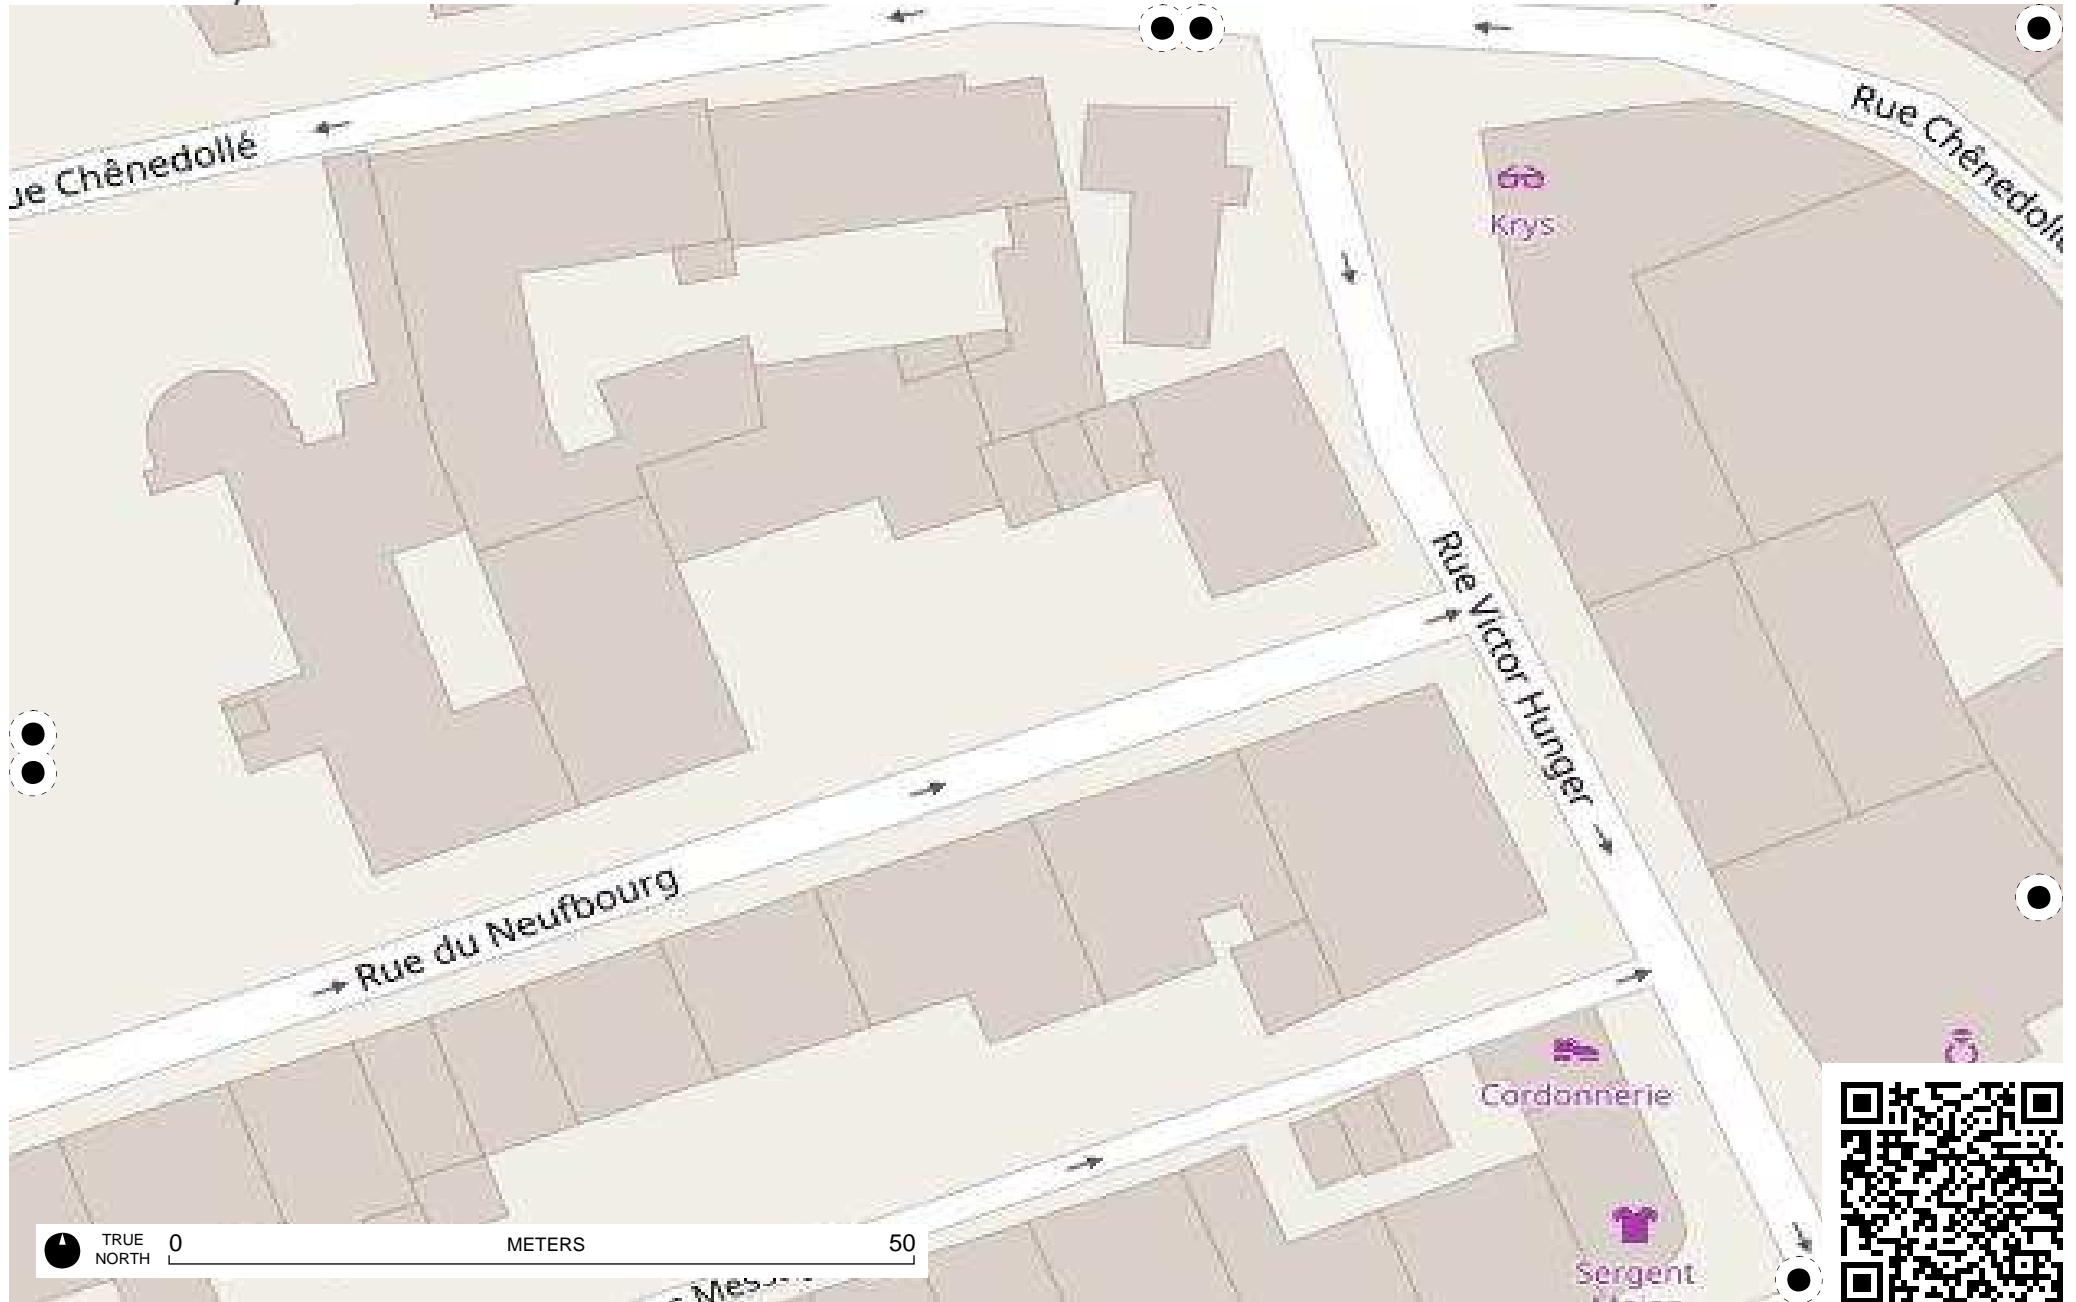

<http://fieldpapers.org/atlasses/4y5gck3h/B1>

TRUE NORTH 0 METERS 50

TRUE NORTH 0 METERS 50

Field Papers

Cartopartie-Vire-190922

<http://fieldpapers.org/atlas/4y5gck3h/C5>

TRUE NORTH 0 METERS 50

Field Papers